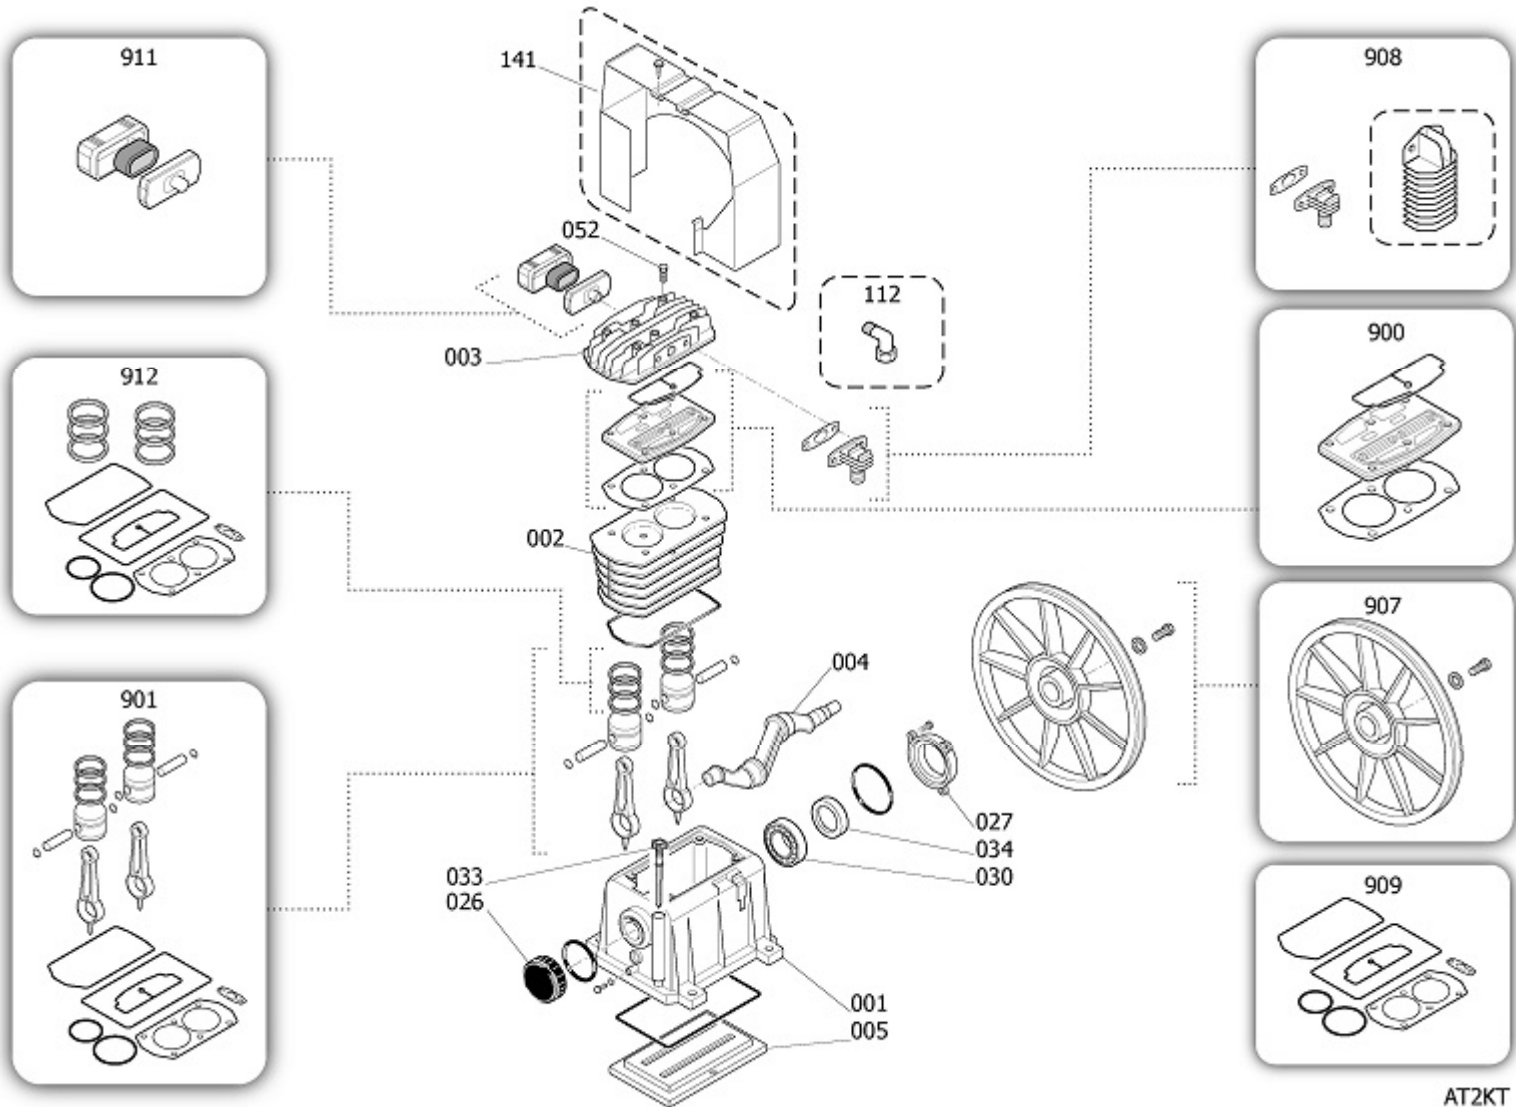

Pos	Component	MU	Multiplier
104	9083711	PUÑO	PZ 1,0
105	9048007	VALVULA DE AJUSTE	PZ 1,0
106	9047020	GRIFO DE LINEA	PZ 1,0
107	9047079	GRIFO DESCARGA CONDENSACION	PZ 1,0
108	9051087	REDUCTOR PRESION	PZ 1,0
109	9052805	MANOMETRO	PZ 1,0
110	9049315	VALVULA DE SEGURIDAD	PZ 1,0
125	9076043	POLEA	PZ 1,0
126	9075032	CORREA POLY V	PZ 1,0
127	9270046	RILSAN 4X6 NEGRO	MT 0,8
131	4100688	PRESOSTATO COMPLETO	PZ 1,0
132	9065847	CABLE DE ALIMENTACION	PZ 1,0
135	84505CA	MOTOR	PZ 1,0
142	4101125	PROTECCION PARA CORREA	PZ 1,0
145	9043561	TUBO IMPULSION	PZ 1,0
200	41P0019SGL	GRUPO CABEZAL	PZ 1,0
300	41K0175	KIT RUEDAS/PIES	PZ 1,0

AT2KT

Pos	Component	MU	Multiplier
1	4105267	CARTER	PZ 1,0
2	4105268SGL	CILINDRO	PZ 1,0
3	4105274	CABEZAL	PZ 1,0
4	4105269	ARBOL	PZ 1,0
5	4105257	TAPA CARTER	PZ 1,0
26	4105254	TAPA DELANTERA	PZ 1,0
27	4105253	SOPORTE TRASERO CARCASA	PZ 1,0
30	9170116	6205.C0.P6.V2.Z2.ROHS	PZ 1,0
33	4105289	TAPON ACEITE	PZ 1,0
34	9163010	JUNTA	PZ 1,0
52	4101047	VALVULA DE PURGA	PZ 1,0
141	4105261	ENCANALADOR	PZ 1,0
900	9434A01	MPK VALVE PLATE MK103	PZ 1,0
901	9434B02	MPK PISTON-CONROD MK103	PZ 1,0
907	9434Y13	KIT VOLANTE	PZ 1,0
908	9434E02	MPK AFTERCOOLER MK103	PZ 1,0
909	9434F01	MPK GASKET MK103	PZ 1,0
911	4105290	KIT FILTRO AIRE	PZ 1,0
912	9434C02	MPK PISTON RINGS MK103	PZ 1,0